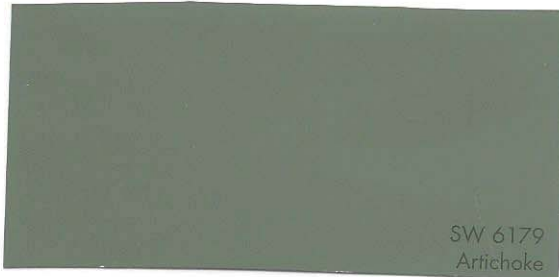

**ACCENT OPTIONS: ONLY APPLIED TO FRONT DOOR, SHUTTERS & MAILBOX**

**Incredible White- SW 7028**

**Bracing Blue- SW 6242**

**Network Gray- SW 7073**

**Distance- SW 6243**

**Foggy Day- SW 6235**

**Naval- SW 6244**

**Gauntlet Gray- SW 7019**

**Rainstorm- SW 6230**

**Cloak Gray- SW 6278**

**ACCENT OPTIONS: ONLY APPLIED TO FRONT DOOR, SHUTTERS & MAILBOX**

**Oyster Bay- SW 6206**

**Retreat- SW 6207**

**Coastal Plain- SW 6192**

**Rocky River- SW 6215**

**Underseas- SW 6214**

**Mountain Stream- SW 7612**

**Artichoke- SW 6179**

**Ripe Olive- SW 6209**

**English Ivy- SW 2935**

**ACCENT OPTIONS: ONLY APPLIED TO FRONT DOOR, SHUTTERS & MAILBOX**

**Peppercorn- SW 7674**

**Black Emerald- SW 2936**

**Rock Bottom- SW 7062**

**Tricorn Black- SW 6258**

**Iron Ore- SW 7069**

**Best Bronze- SW 6160**

**Quixotic Plum- SW 6265**

**Urbane Bronze- SW 7048**