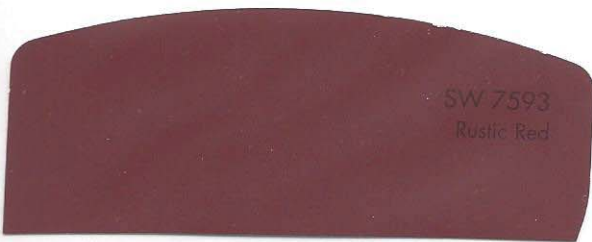

**ACCENT OPTIONS: ONLY APPLIED TO FRONT DOOR, SHUTTERS & MAILBOX**

**Incredible White- SW 7028**

**Bracing Blue- SW 6242**

**Network Gray- SW 7073**

**Distance- SW 6243**

**Foggy Day- SW 6235**

**Naval- SW 6244**

**Peppercorn- SW 7674**

**Black Emerald- SW 2936**

**Rock Bottom- SW 7062**

**Tricorn Black- SW 6258**

**Iron Ore- SW 7069**

**Best Bronze- SW 6160**

**Quixotic Plum- SW 6265**

**Urbane Bronze- SW 7048**

**ACCENT OPTIONS: ONLY APPLIED TO FRONT DOOR, SHUTTERS & MAILBOX**

**Mexican Sand- SW 7519**

**Hot Cocoa- SW 6047**

**Virtual Taupe- SW 7039**

**Toasty- SW 6095**

**Foothills- SW 7514**

**Jute Brown- SW 6096**

**Burnished Brandy- SW 7523**

**Sable- SW 6083**

**ACCENT OPTIONS: ONLY APPLIED TO FRONT DOOR, SHUTTERS & MAILBOX**

**Sundried Tomato- SW 7585**

**Sierra Redwood- SW 7598**

**Rustic Red- SW 7593**

**Reddened Earth- SW 6053**