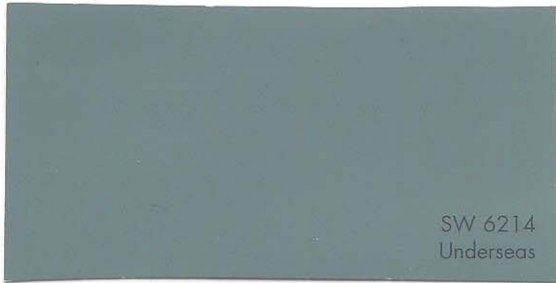

**ACCENT OPTIONS: ONLY APPLIED TO FRONT DOOR, SHUTTERS & MAILBOX**

**Incredible White- SW 7028**

**Bracing Blue- SW 6242**

**Network Gray- SW 7073**

**Distance- SW 6243**

**Foggy Day- SW 6235**

**Naval- SW 6244**

**Gauntlet Gray- SW 7019**

**Rainstorm- SW 6230**

**Cloak Gray- SW 6278**

**ACCENT OPTIONS: ONLY APPLIED TO FRONT DOOR, SHUTTERS & MAILBOX**

**Oyster Bay- SW 6206**

**Retreat- SW 6207**

**Coastal Plain- SW 6192**

**Rocky River- SW 6215**

**Underseas- SW 6214**

**Mountain Stream- SW 7612**

**Artichoke- SW 6179**

**Ripe Olive- SW 6209**

**English Ivy- SW 2935**

**ACCENT OPTIONS: ONLY APPLIED TO FRONT DOOR, SHUTTERS & MAILBOX**

**Peppercorn- SW 7674**

**Black Emerald- SW 2936**

**Rock Bottom- SW 7062**

**Tricorn Black- SW 6258**

**Iron Ore- SW 7069**

**Best Bronze- SW 6160**

**Quixotic Plum- SW 6265**

**Urbane Bronze- SW 7048**